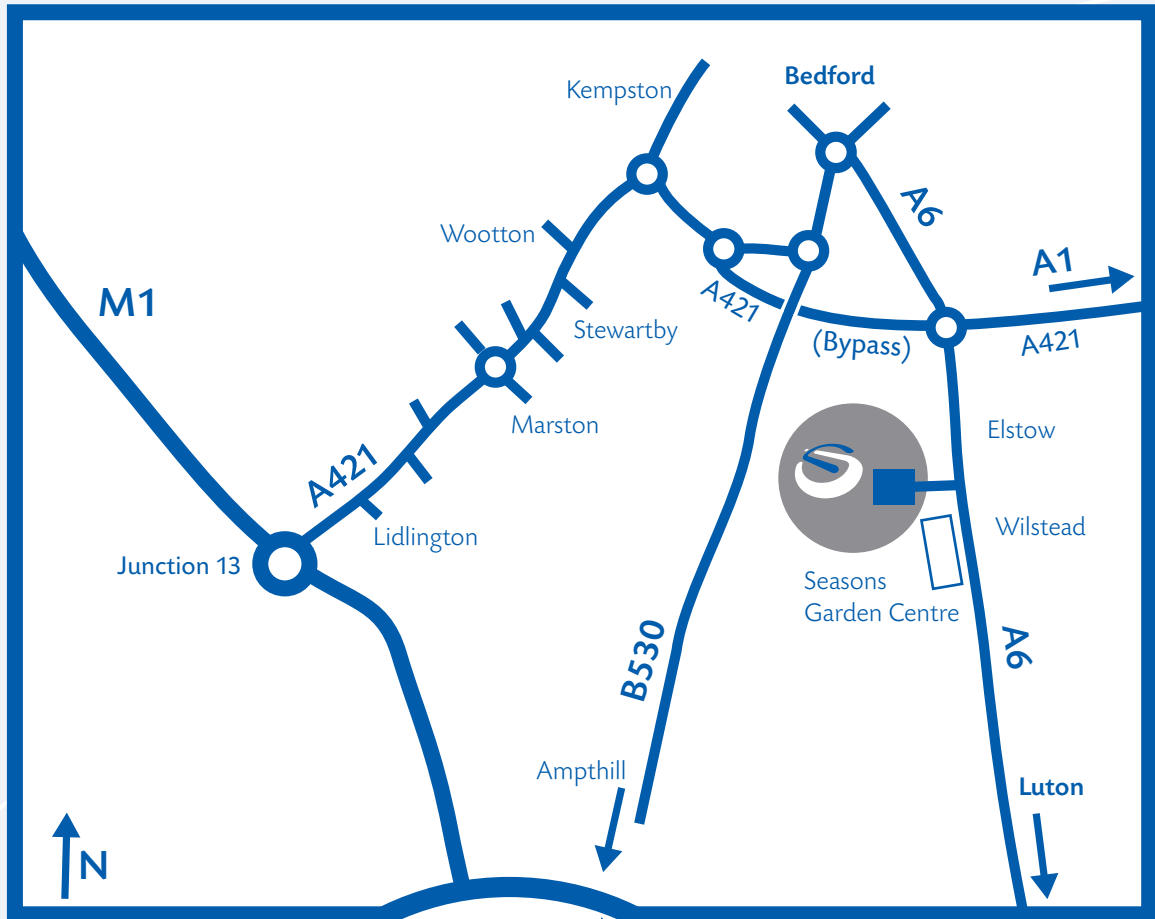

Where to find us:

Servitech International Limited
Unit 10, Wilstead Industrial Park
Wilstead, Bedfordshire, MK45 3PD

Tel: 01234 744700
Fax: 01234 744709
Email: service@servitech.co.uk
web: www.servitech.co.uk