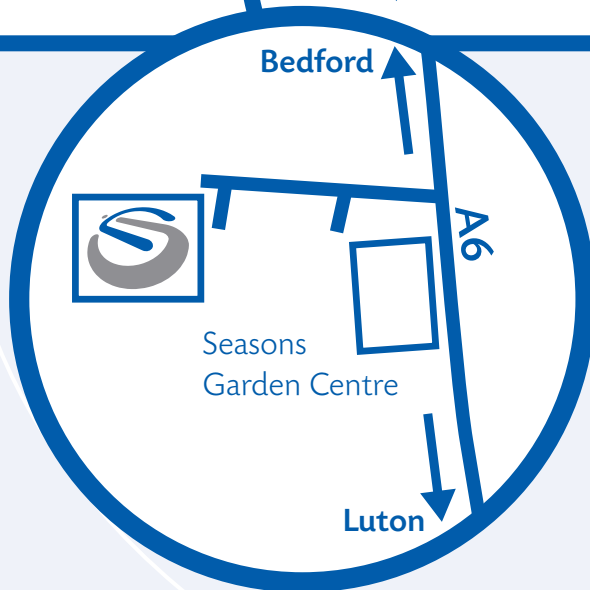

Where to find us:

Servitech International Limited
Unit 10, Wilstead Industrial Park
Wilstead, Bedfordshire, MK45 3PD

Tel: 01234 744700
Fax: 01234 744709
Email: service@servitech.co.uk
web: www.servitech.co.uk